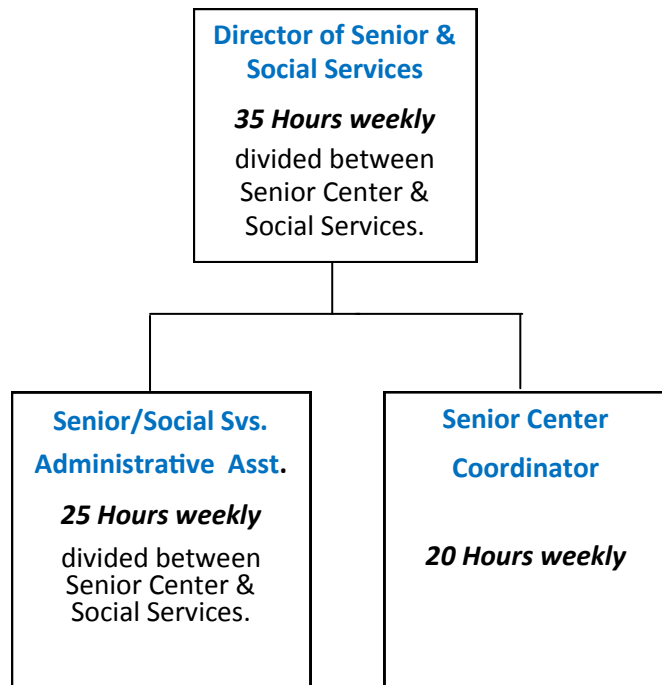

Human Services & Senior Center Reorganization

Present Configuration

Total Present Hours - 80 Hours Weekly

Proposed Configuration

Human Services

Senior Center Division of Parks & Recreation

Total Proposed Hours - Approximately 90 Hours Weekly