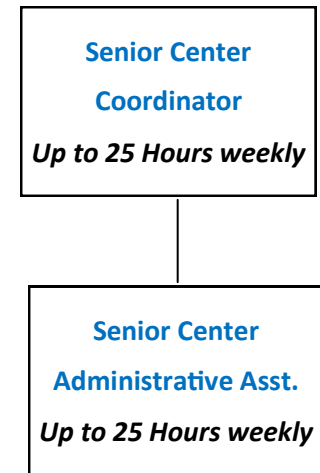

Human Services & Senior Center Reorganization

Present Configuration

Total Present Hours - 80 Hours Weekly

Proposed Configuration

Human Services

Senior Center Division of Parks & Recreation

Total Proposed Hours - Approximately 90 Hours Weekly